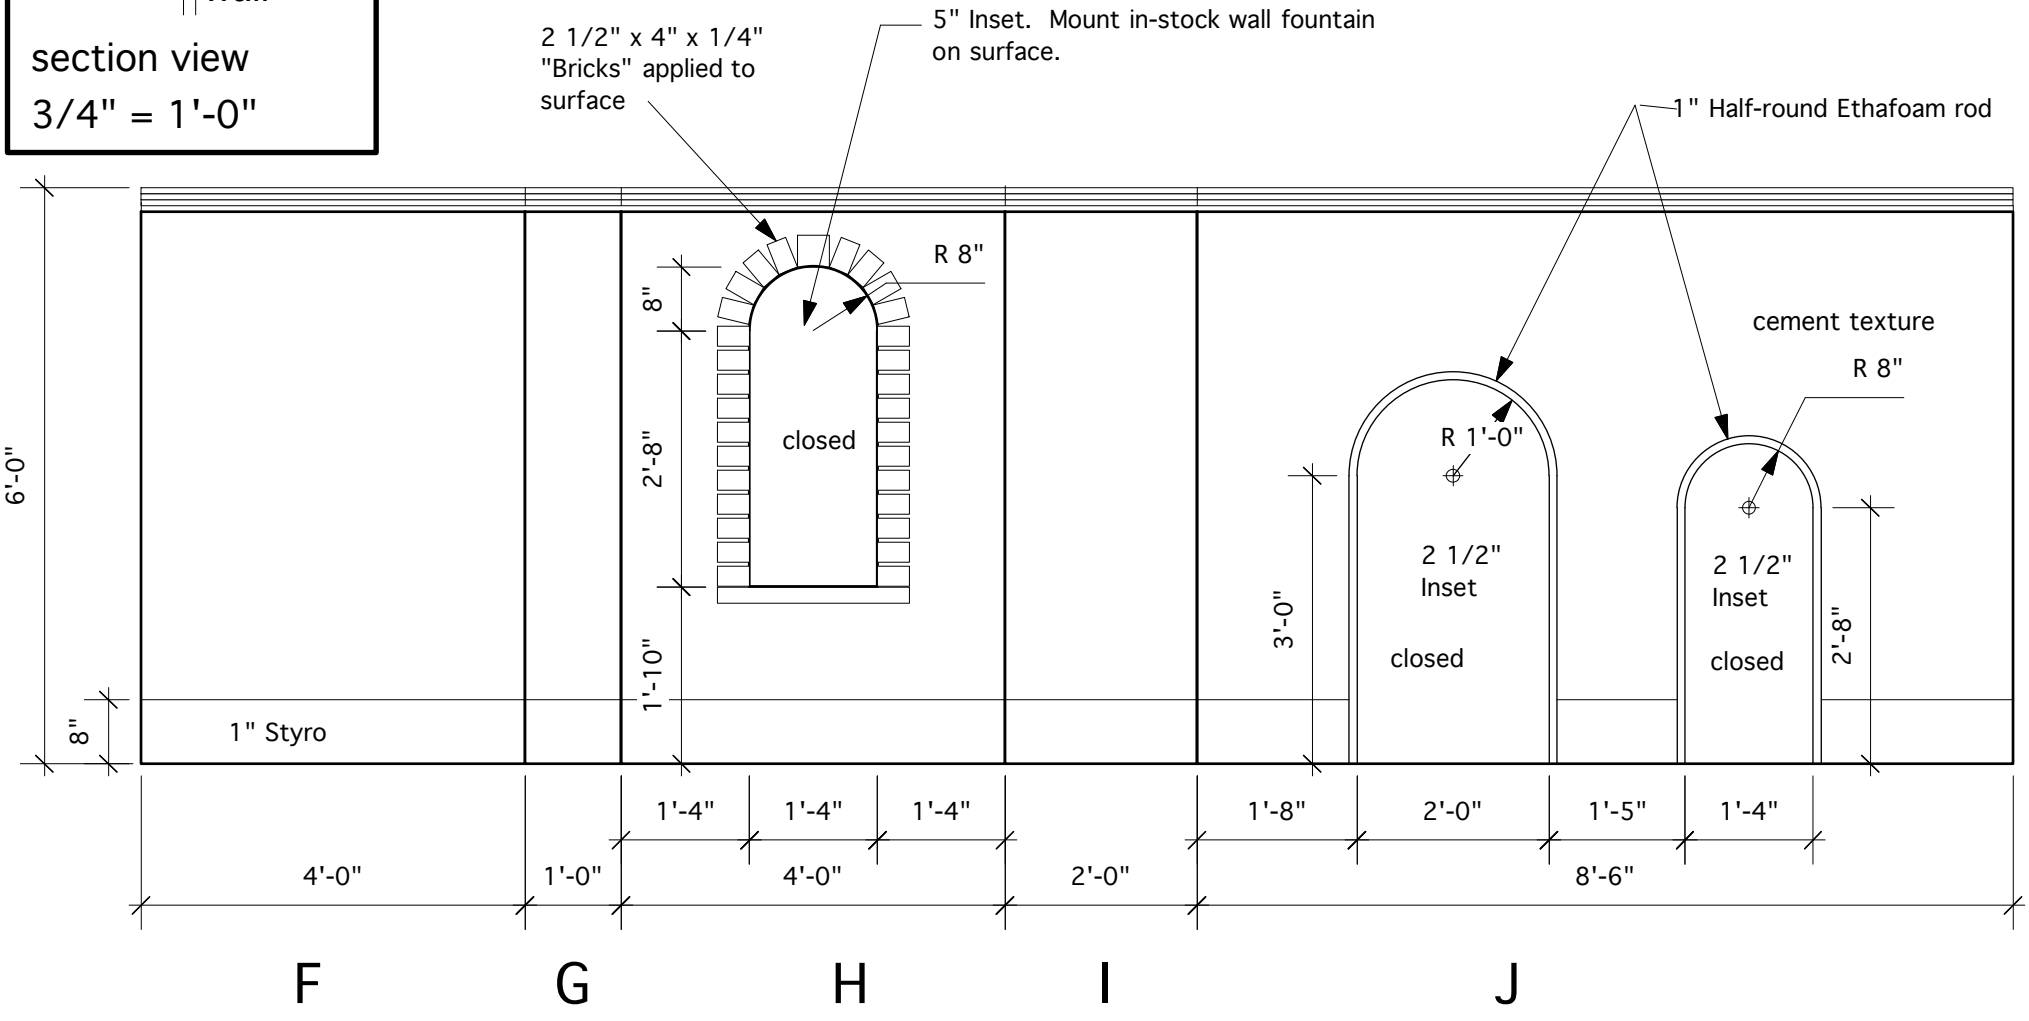

Section showing Horizontal Trim

Top view detail
Trim turns corner of wall: typical

Section showing Horizontal Trim

Arch Detail:
3/4" = 1'-0"

section view
3/4" = 1'-0"

Cap on top of wall 2 1/4" deep; 2" to front of wall

Top View of 6 foot wall; units F thru J

Producing Organization St. Olaf Theatre	Production Title <i>The Hour We Knew Nothing of Each Other</i>	Director Bob Rosen	Drawing Information Date 9/12/10 Drawn By B. Bjorklund	Scale 1/2"=1'-0"	Elevation Plate #1	Drawing Number 1 of 5
---	---	------------------------------	--	----------------------------	--------------------	---------------------------------