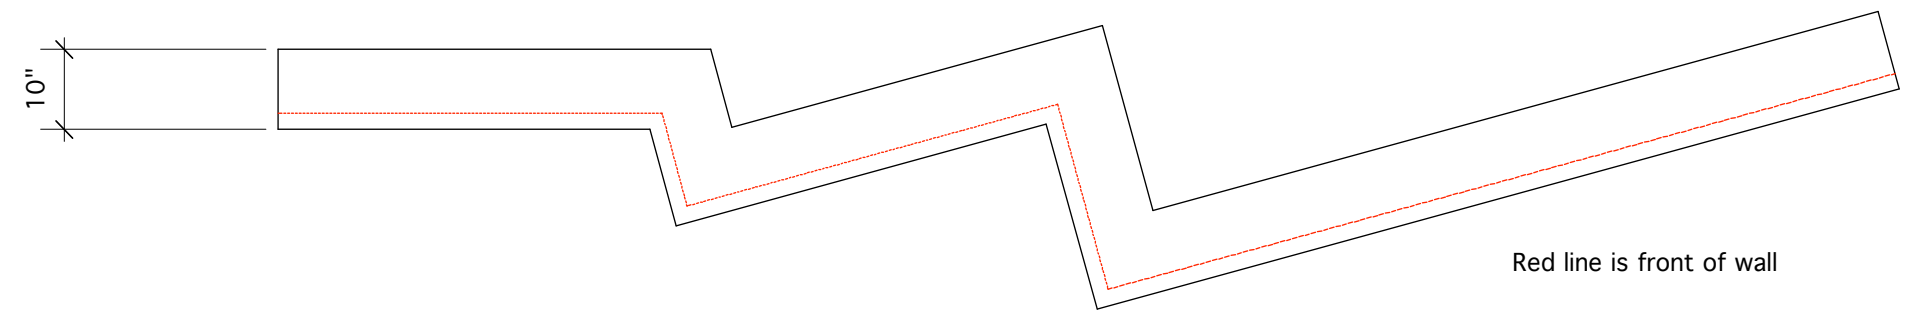

Section showing Horizontal Trim

Top view detail
Trim turns corner of wall: typical

Section showing Horizontal Trim

Arch Detail:
3/4" = 1'-0"

section view
3/4" = 1'-0"

Cap on top of wall 2 1/4" deep; 2" to front of wall

Top View of 6 foot wall; units F thru J

Producing Organization St. Olaf Theatre	Production Title <i>The Hour We Knew Nothing of Each Other</i>	Director Bob Rosen	Drawing Information Date 9/12/10 Drawn By B. Bjorklund	Scale 1/2"=1'-0"	Elevation Plate #1	Drawing Number 1 of 5
---	---	------------------------------	--	----------------------------	--------------------	---------------------------------