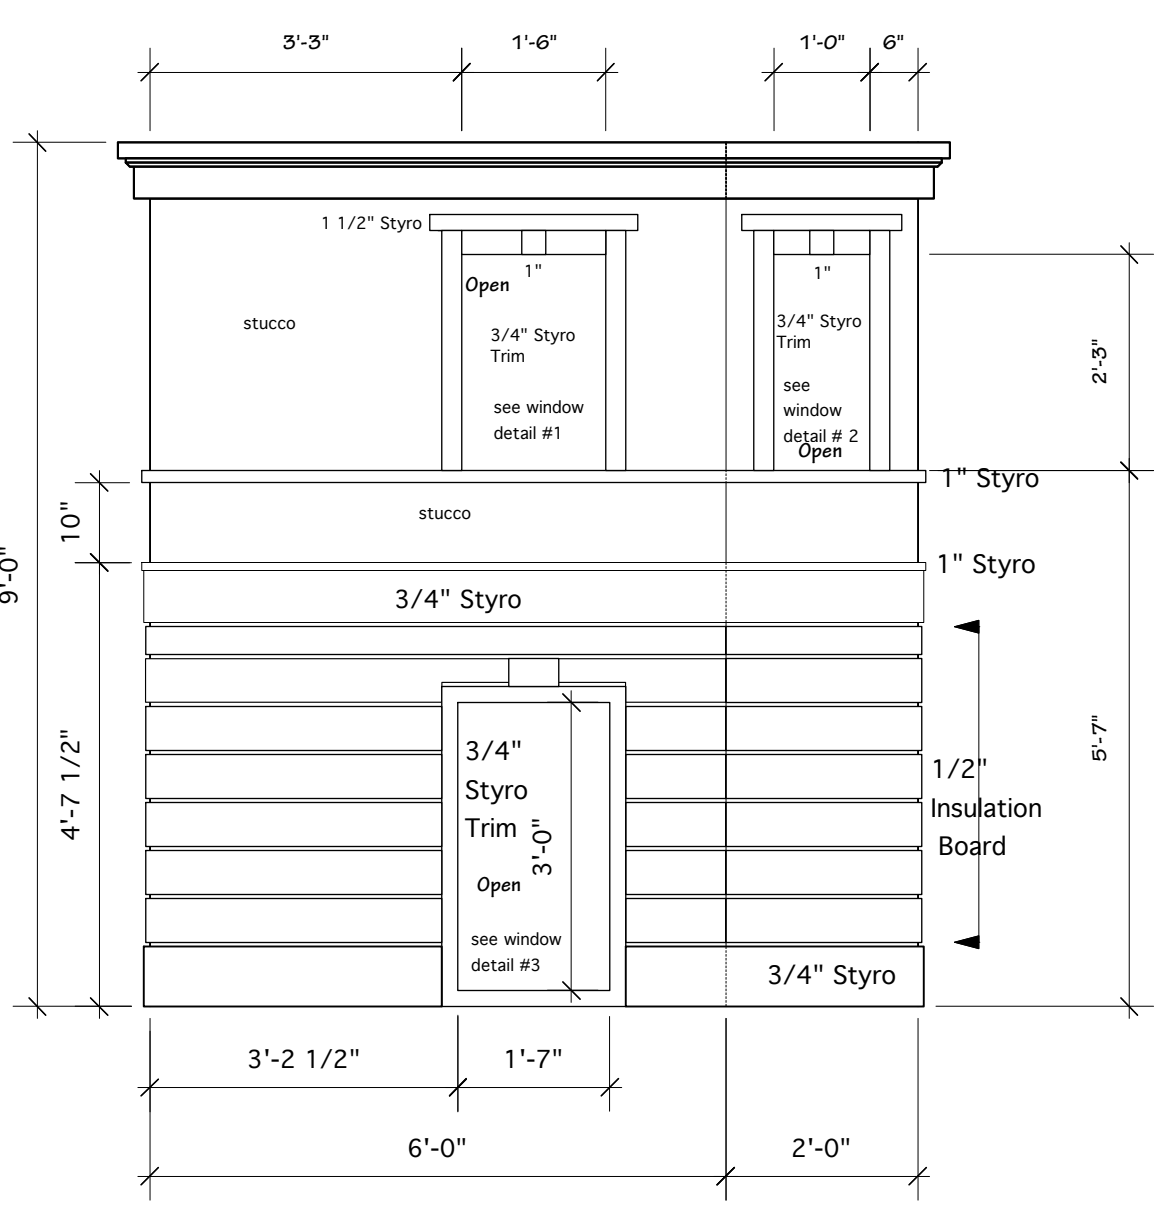

Section showing Horizontal Trim

Top view detail
Trim turns corner of wall: typical

Section showing Horizontal Trim

Arch Detail:
3/4" = 1'-0"

section view
3/4" = 1'-0"

Cap on top of wall 2 1/4" deep; 2" to front of wall

Top View of 6 foot wall; units F thru J

Producing Organization St. Olaf Theatre	Production Title <i>The Hour We Knew Nothing of Each Other</i>	Director Bob Rosen	Drawing Information Date 9/12/10 Drawn By B. Bjorklund	Scale 1/2"=1'-0"	Elevation Plate #1	Drawing Number 1 of 5
---	---	------------------------------	--	----------------------------	--------------------	---------------------------------