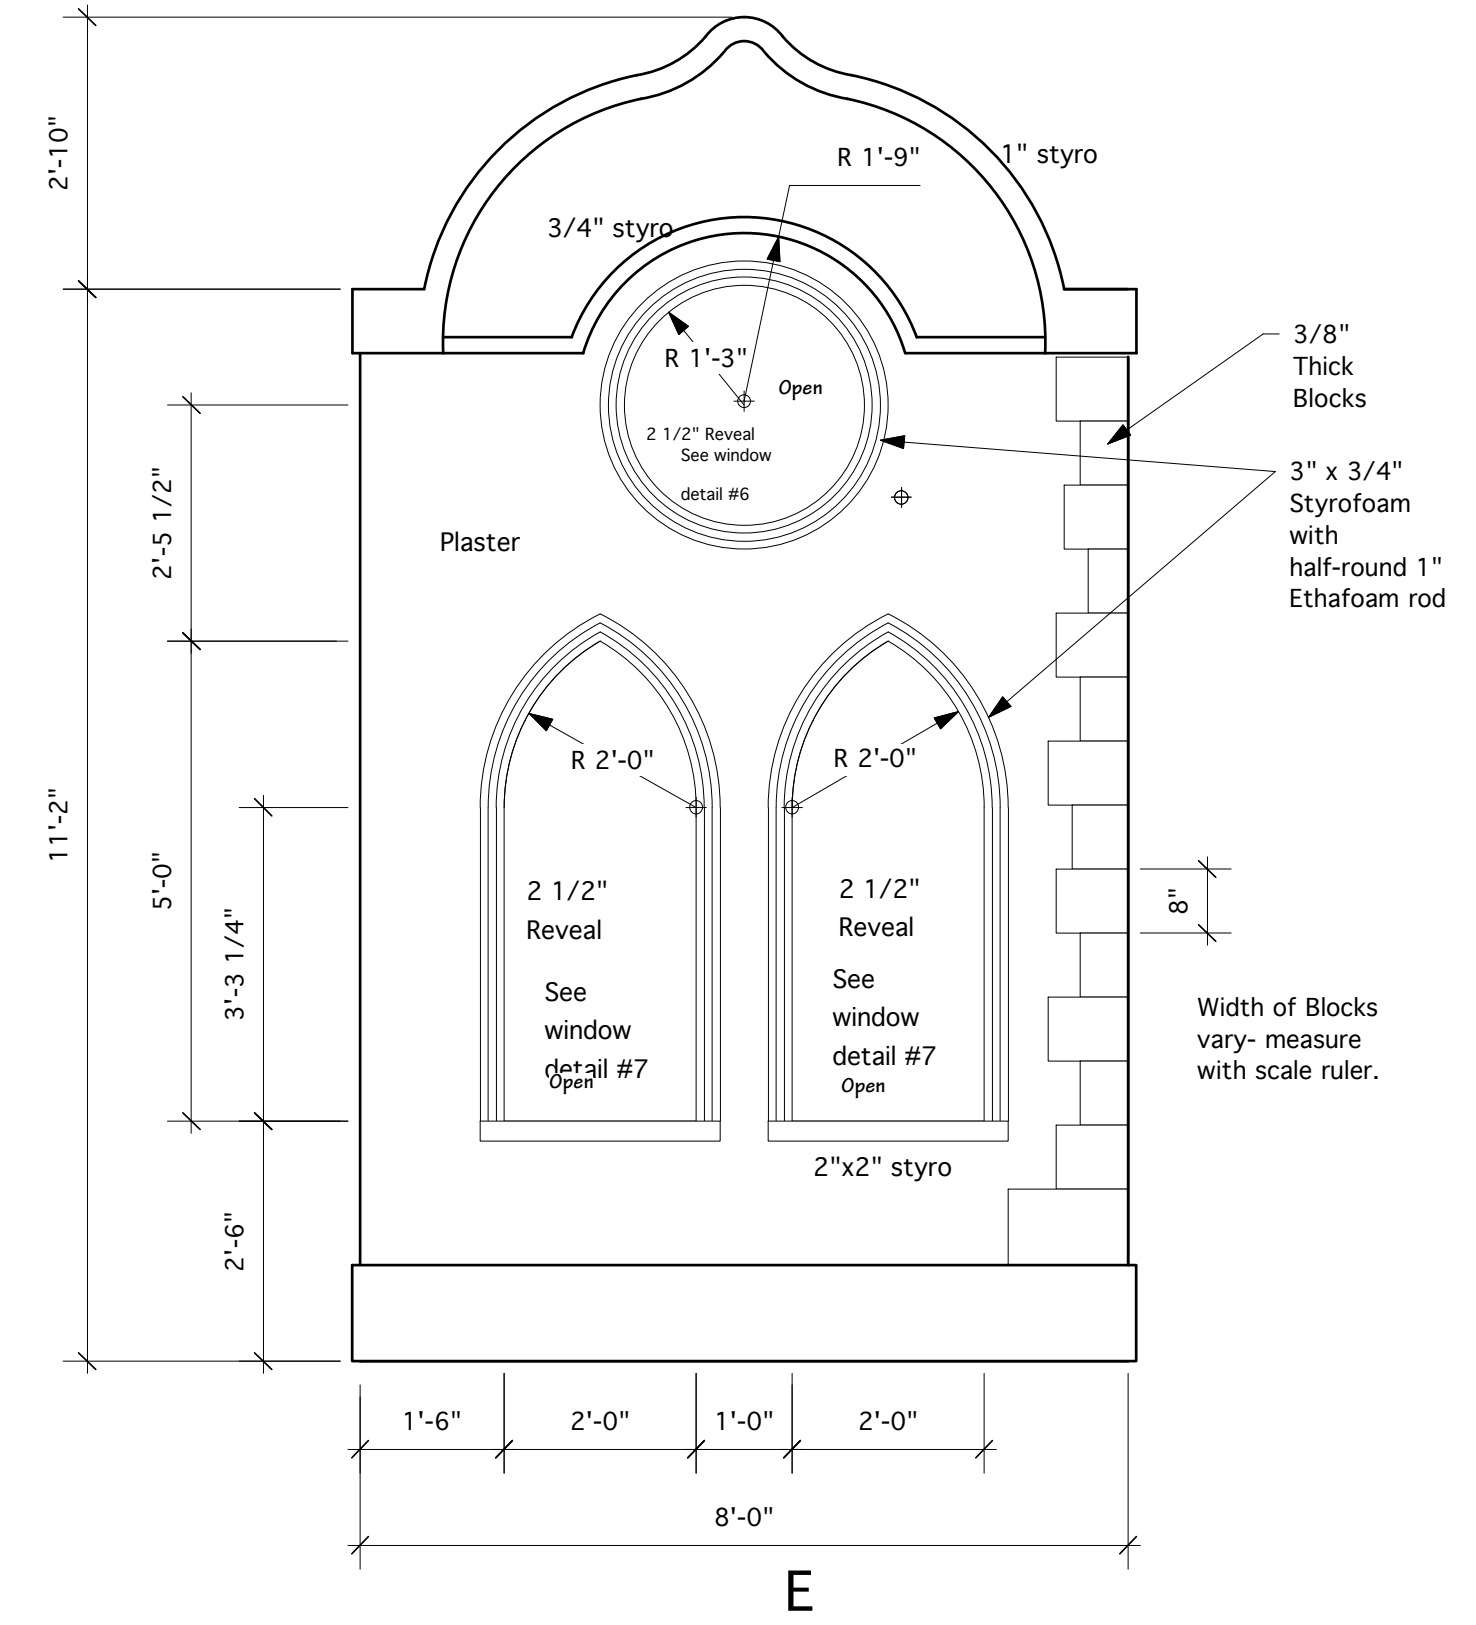

Section showing Horizontal Trim

Top view detail
Trim turns corner of wall: typical

Section showing Horizontal Trim

Arch Detail:
3/4" = 1'-0"

section view
3/4" = 1'-0"

Cap on top of wall 2 1/4" deep; 2" to front of wall

Top View of 6 foot wall; units F thru J

Producing Organization St. Olaf Theatre	Production Title <i>The Hour We Knew Nothing of Each Other</i>	Director Bob Rosen	Drawing Information Date 9/12/10 Drawn By B. Bjorklund	Scale 1/2"=1'-0"	Elevation Plate #1	Drawing Number 1 of 5
---	---	------------------------------	--	----------------------------	--------------------	---------------------------------