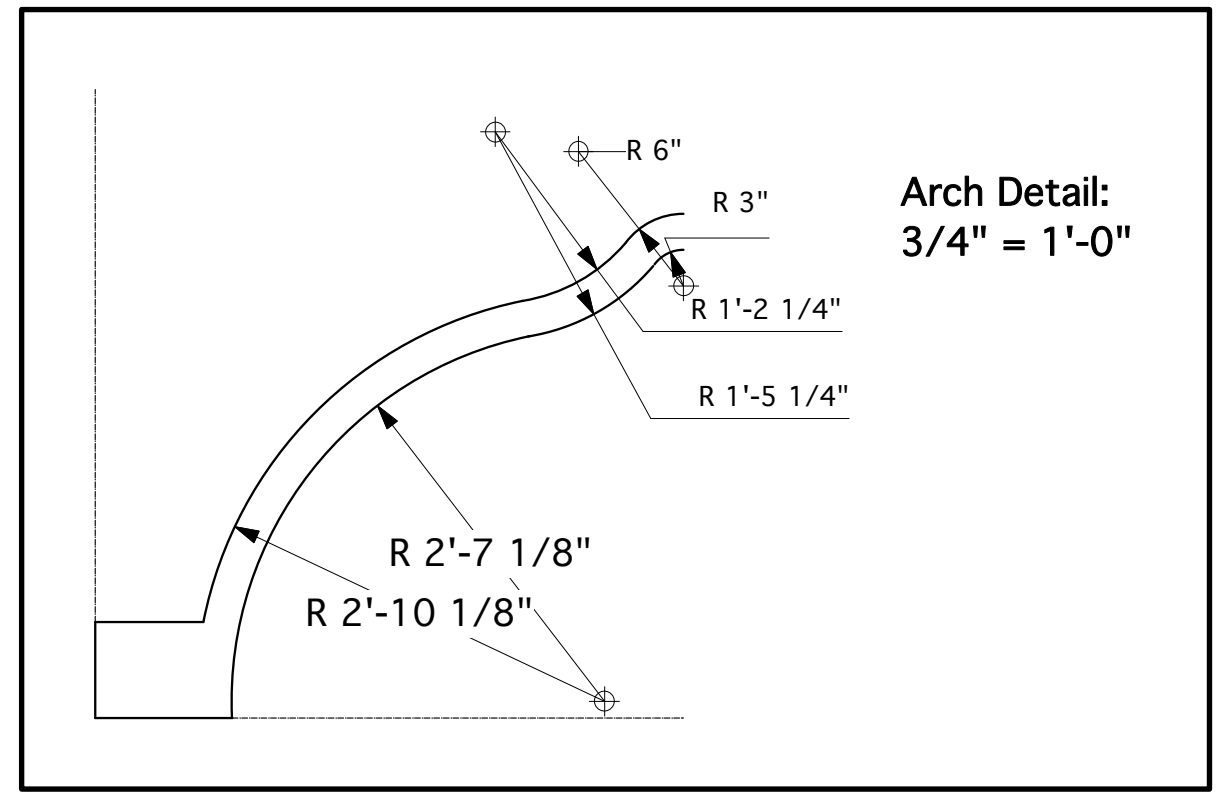

Section showing Horizontal Trim

Top view detail
Trim turns corner of wall: typical

Section showing Horizontal Trim

Arch Detail:
3/4" = 1'-0"

section view
3/4" = 1'-0"

Cap on top of wall 2 1/4" deep; 2" to front of wall

Top View of 6 foot wall; units F thru J

Producing Organization St. Olaf Theatre	Production Title <i>The Hour We Knew Nothing of Each Other</i>	Director Bob Rosen	Drawing Information Date 9/12/10 Drawn By B. Bjorklund	Scale 1/2"=1'-0"	Elevation Plate #1	Drawing Number 1 of 5
---	---	------------------------------	--	----------------------------	--------------------	---------------------------------