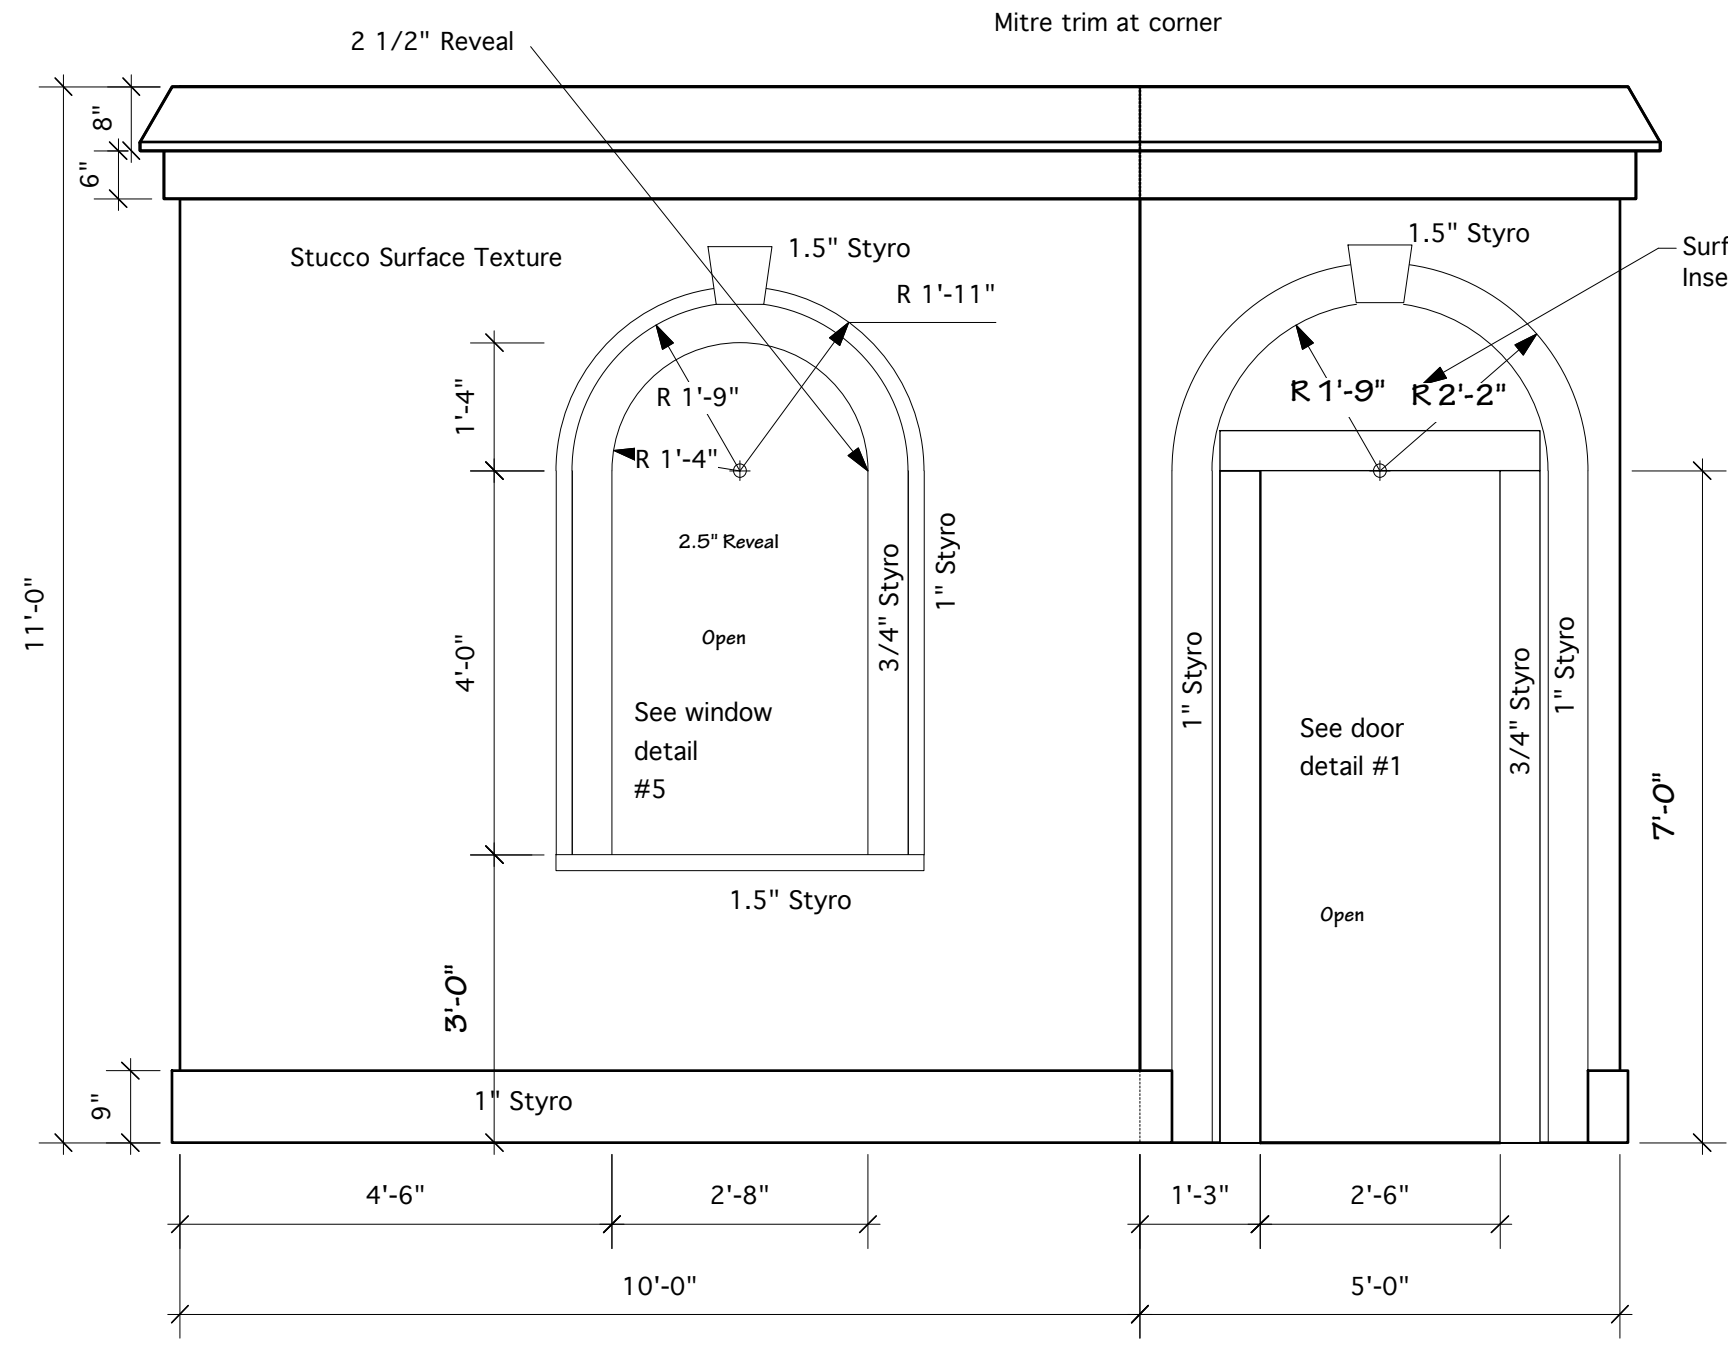

Section showing Horizontal Trim

Top view detail
Trim turns corner of wall: typical

Section showing Horizontal Trim

Arch Detail:
3/4" = 1'-0"

section view
3/4" = 1'-0"

Cap on top of wall 2 1/4" deep; 2" to front of wall

Top View of 6 foot wall; units F thru J

Producing Organization St. Olaf Theatre	Production Title <i>The Hour We Knew Nothing of Each Other</i>	Director Bob Rosen	Drawing Information Date 9/12/10 Drawn By B. Bjorklund	Scale 1/2"=1'-0"	Elevation Plate #1	Drawing Number 1 of 5
---	---	------------------------------	--	----------------------------	--------------------	---------------------------------