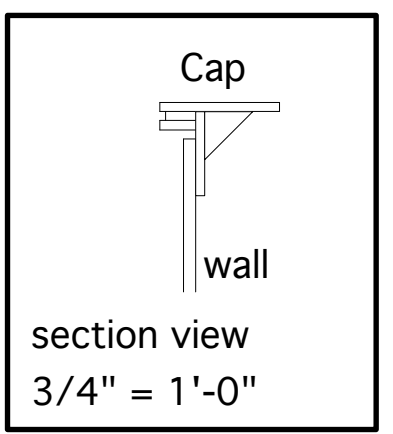

Section showing Horizontal Trim

Top view detail
Trim turns corner of wall: typical

Section showing Horizontal Trim

Arch Detail:
3/4" = 1'-0"

section view
3/4" = 1'-0"

Cap on top of wall 2 1/4" deep; 2" to front of wall

Top View of 6 foot wall; units F thru J

Producing Organization St. Olaf Theatre	Production Title <i>The Hour We Knew Nothing of Each Other</i>	Director Bob Rosen	Drawing Information Date 9/12/10 Drawn By B. Bjorklund	Scale 1/2"=1'-0"	Elevation Plate #1	Drawing Number 1 of 5
---	---	------------------------------	--	----------------------------	--------------------	---------------------------------